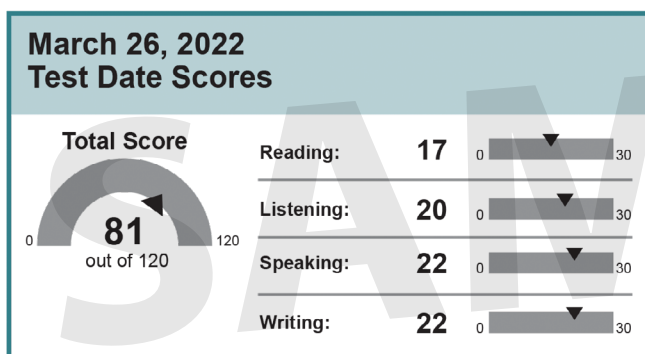

See Their Best With MyBest® Scores

A growing number of institutions are acknowledging the value of seeing applicants' best section scores across multiple test dates, when making important decisions about English proficiency.

Only TOEFL® offers MyBest® scores — the combination of an applicant's highest section scores from all valid TOEFL iBT® or TOEFL® Essentials™ tests.

VALID AND FAIR

Research from the testing experts at ETS shows that MyBest scores and test-date scores are both valid measures of English proficiency.

WIDEN YOUR APPLICANT POOL

MyBest scores help you accept more qualified applicants, because you're letting students show their best overall performance while still meeting your score requirements.

EASY TO USE

MyBest scores are automatically included on all score reports, along with scores from a single test date. There's no need to change your score requirements.

IT'S YOUR CHOICE

It's up to you whether to accept MyBest scores, based on your institution's needs and goals. Be sure to clarify your policy on your institution's website.

Here's a sample from a TOEFL iBT score report.

Learn more about MyBest scores and setting score requirements: ets.org/toefl/setscores