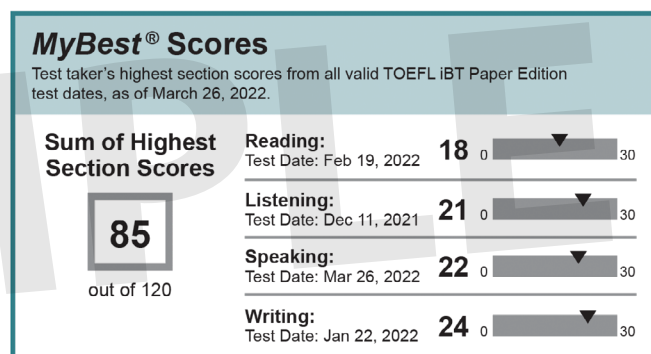

Only TOEFL® offers MyBest® scores — the combination of an applicant's highest section scores from all valid TOEFL iBT® or TOEFL® Essentials™ tests.

VALID AND FAIR

Research from the testing experts at ETS shows that MyBest scores and test-date scores are both valid measures of English proficiency.

WIDEN YOUR APPLICANT POOL

MyBest scores help you accept more qualified applicants, because you're letting students show their best overall performance while still meeting your score requirements.

EASY TO USE

MyBest scores are automatically included on all score reports, along with scores from a single test date. There's no need to change your score requirements.

IT'S YOUR CHOICE

It's up to you whether to accept MyBest scores, based on your institution's needs and goals. Be sure to clarify your policy on your institution's website.

Here's a sample from a TOEFL iBT score report.

Learn more about MyBest scores and setting score requirements: ets.org/toefl/setscores