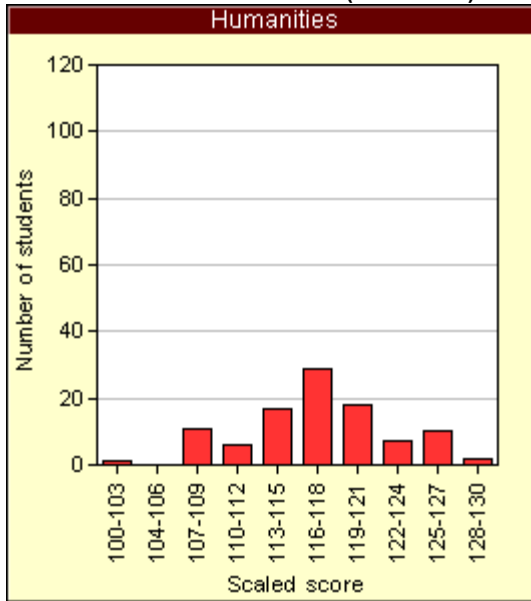

ETS® Proficiency Profile

Scaled Score Distributions  
Academic Area Subscores

ETS Universit  
Standard

Test Description: Standard Form B

Number of students tested: 102

Number of students included in these statistics: 101

Number of students excluded (see roster): 1

Cohort Name: Sample

Close Date: 05/18/2013

Student Level: All

Reports based on a sample of fewer than 50 test takers are representative of the performance of **that sample only**. Reports based on **fewer than 50 test takers** should not be considered representative of the larger group of like students, and inferences or generalizations about the larger population or subgroup **should not** be made based on such small samples.