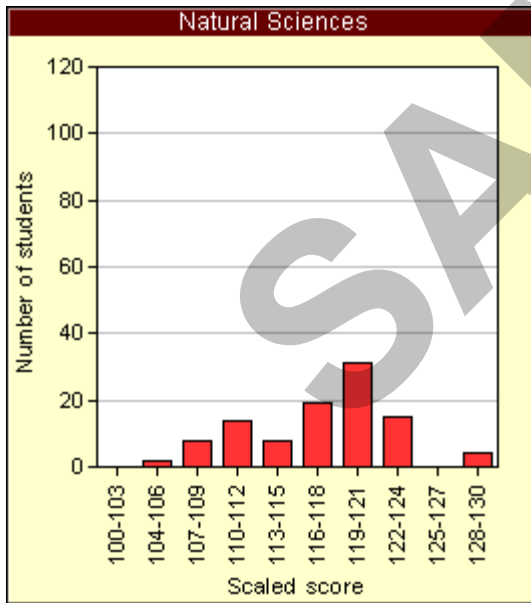

ETS® Proficiency Profile

Scaled Score Distributions  
Academic Area Subscores

ETS Universit  
Standard

Test Description: Standard Form B

Number of students tested: 102

Number of students included in these statistics: 101

Number of students excluded (see roster): 1

Cohort Name: Sample

Close Date: 05/18/2013

Student Level: All

Reports based on a sample of fewer than 50 test takers are representative of the performance of **that sample only**. Reports based on **fewer than 50 test takers** should not be considered representative of the larger group of like students, and inferences or generalizations about the larger population or subgroup **should not** be made based on such small samples.