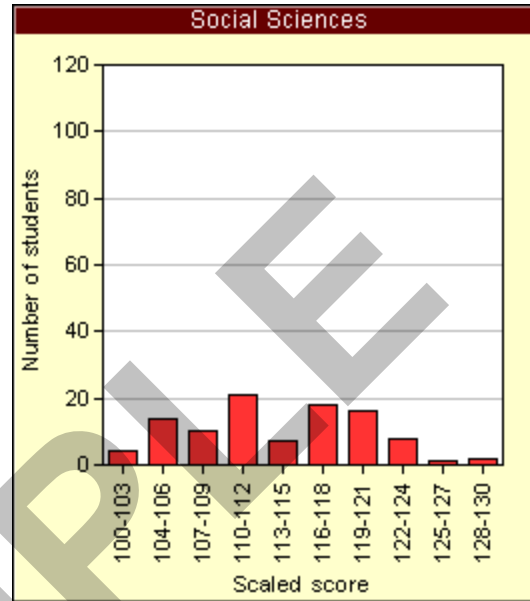

ETS® Proficiency Profile

Scaled Score Distributions  
Academic Area Subscores

ETS Universit  
Standard

Test Description: Standard Form B

Number of students tested: 102

Number of students included in these statistics: 101

Number of students excluded (see roster): 1

Cohort Name: Sample

Close Date: 05/18/2013

Student Level: All

Reports based on a sample of fewer than 50 test takers are representative of the performance of **that sample only**. Reports based on **fewer than 50 test takers** should not be considered representative of the larger group of like students, and inferences or generalizations about the larger population or subgroup **should not** be made based on such small samples.